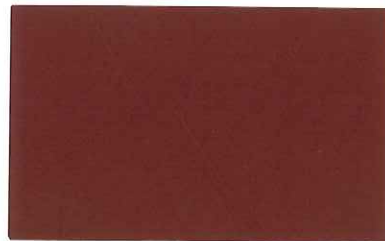

cottage red 22 rojo de cabaña ▼◆