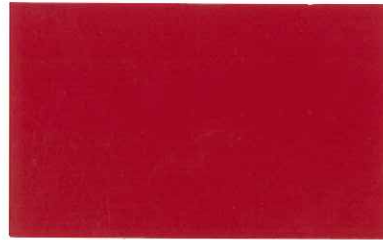

heritage red 25 rojo histórico ▼